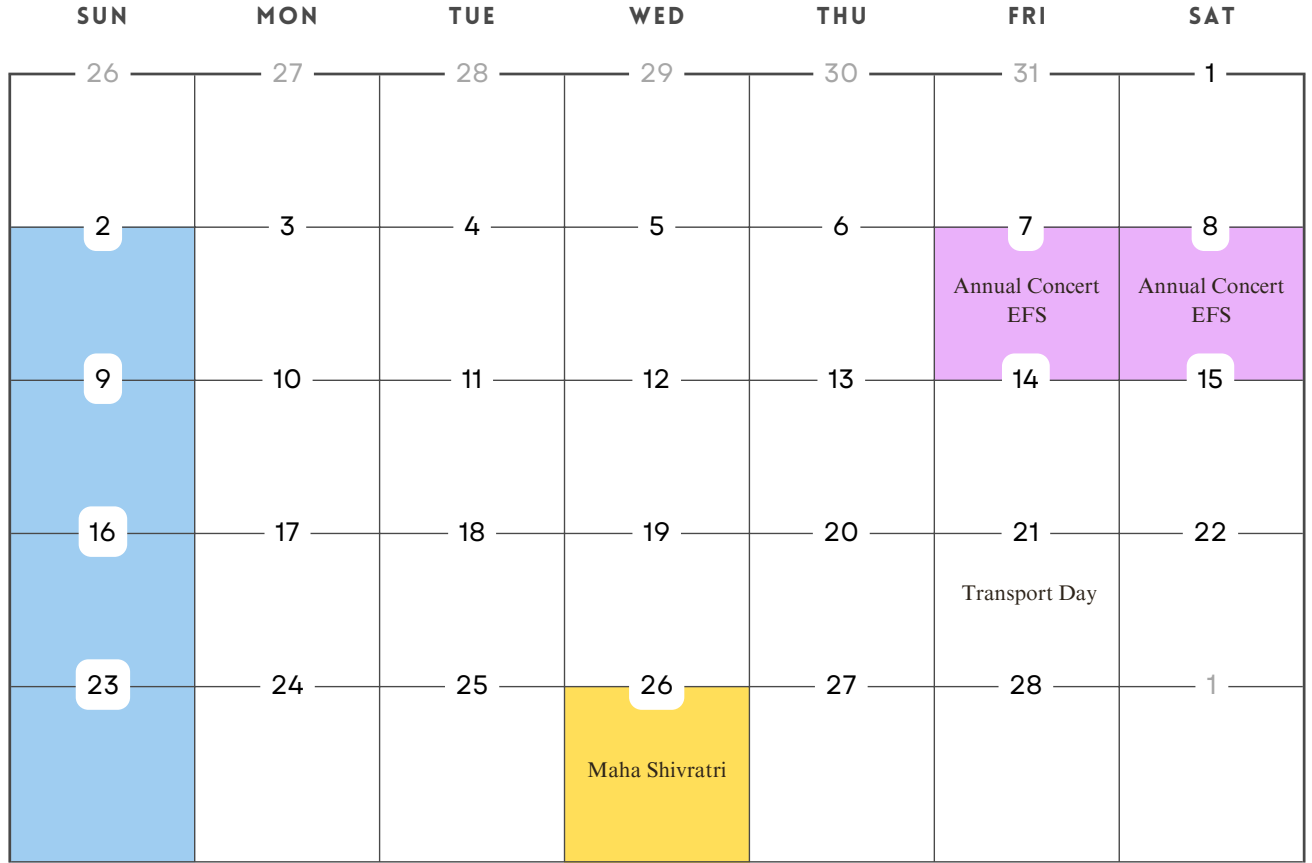

**2024
AUGUST**

SUN	MON	TUE	WED	THU	FRI	SAT
28	29	30	31	1	2	3
4	5 Incredible India Week Begins	6	7	8	9 Incredible India Week Culminates	10
11	12	13	14	15 Independence Day	16	17
18	19 Raksha Bandhan	20	21	22	23 National Space Day	24
25	26 Janmashtami	27	28	29	30	31

● Holidays ● Sunday ● Flagship Events ● PTM

2024

NOVEMBER

SUN	MON	TUE	WED	THU	FRI	SAT
27	28	29	30	31	1	2
					Diwali	
3	4	5	6	7	8	9
10	11	12	13	14	15	16
	School reopens for teachers	School reopens for Students		Children's Day	Guru Nanak Jayanti	
17	18	19	20	21	22	23
24	25	26	27	28	29	30
					Purple Colour Day	

**2024
DECEMBER**

SUN	MON	TUE	WED	THU	FRI	SAT
1	2	3	4	5	6	7 Montessori Display – Nursery Musical Symphony – K1
8 Xpressions	9	10	11	12	13	14 Annual Sports Day
15 Annual Sports Day	16	17	18 Winter Camp	19 Winter Camp	20 Winter Camp	21 Winter Camp
22 Fiesta Fantasia	23 Christmas Vacation Begins	24	25 Christmas	26	27	28
29	30	31	1	2	3	4

2025

JANUARY

SUN	MON	TUE	WED	THU	FRI	SAT
28	29	30	1	2	3	4
5	6 School reopens for students	7	8	9	10	11
12	13	14 Makar Sankranti	15	16	17	18 PTM
19	20	21	22	23	24	25
26 Republic Day	27	28	29	30	31	1

2025

FEBRUARY