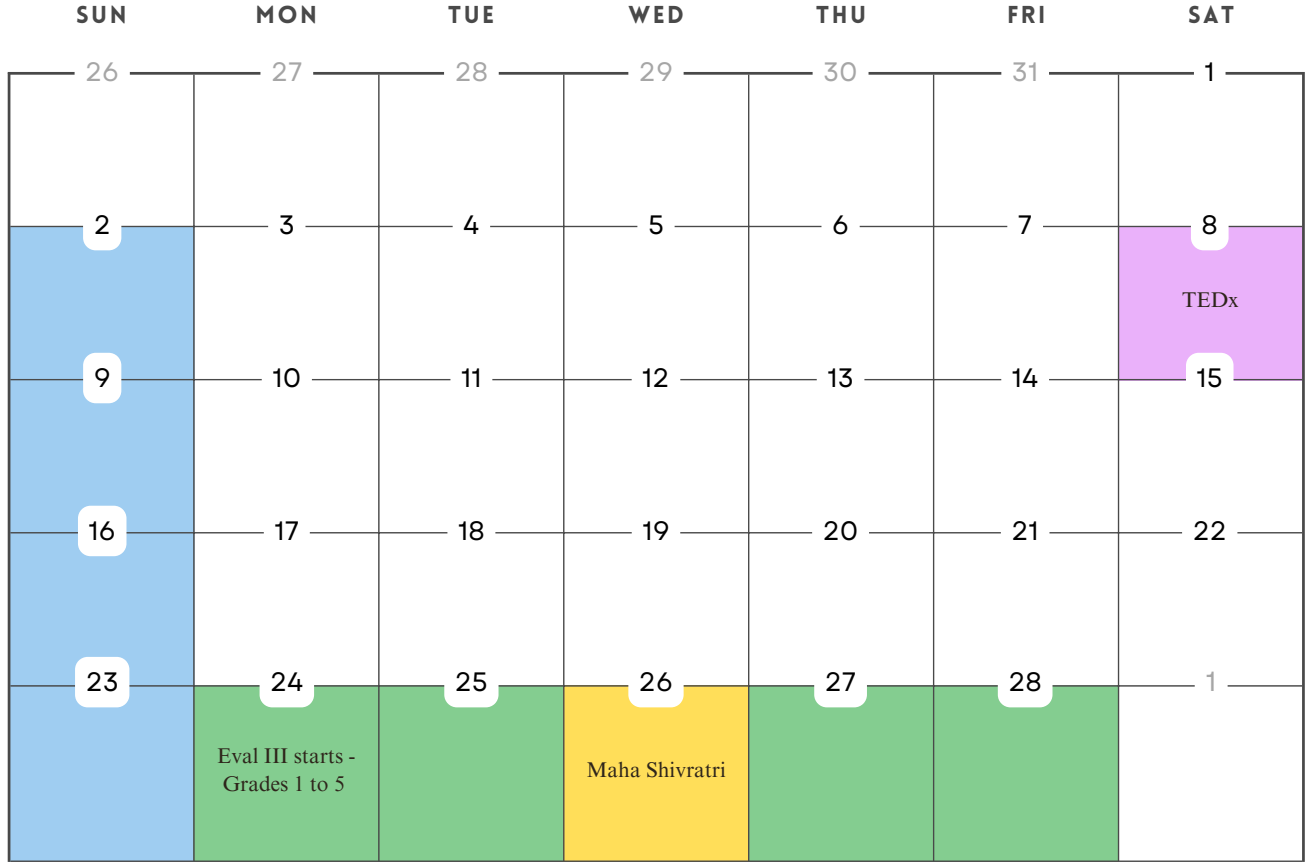

● Holidays

● Exams

● Flagship Events

● PTM

● Sundays

FEBRUARY 2025

● Holidays
 ● Exams
 ● Flagship Events
 ● PTM
 ● Sundays

Note: The annual examination dates are subject to modification owing to the datesheet released by the Board for Class X and XII exams